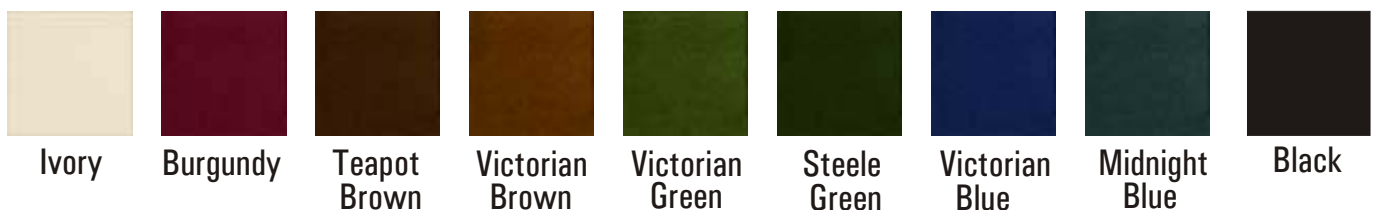

Our tiles are reproduced using similar methods to the original items and the degree of shade variation is inherent and desirable. Whilst most tiles do not normally craze, the thickness of glaze necessary to reproduce the very shiny Victorian colours may occasionally cause this to occur and actually achieves a truer degree of reproduction effect.

Opening Tiles

Two types of opening tiles are available. The plain curved bullnose tile and the patterned deco tile. They are 4" x 4" x 2" return

Metal trims can be incorporated around the fire opening if required.

Tile Colours

These fireplaces can be made in many sizes and colours. The main tile colours we use are:

These tiles are available in two sizes, 4" square and 6" square. Due to printing variations the appearance of these colours may differ from the actual tiles. **Tile samples are available.** We will happily supply them by post.