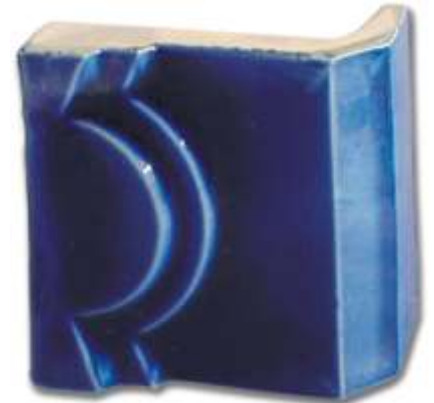

Mantels

Tiled inserts are surrounded by a wooden mantel. Every Mantel is hand made to order and so the sizes and details can be varied on request to surround any fireplace insert.

All of the mantels shown here are made from solid Oak. They can also be supplied in Pine or most hardwoods from temperate forests.

We especially offer Oak, Ash & Beech at the standard price or Maple for an extra £100.

Samples of the Oak in various finishes (light medium and dark) are available by post.

Bespoke

Our fireplace tiles are supplied by H & E Smith of Stoke on Trent with the exception of special shapes which are hand made and glazed on our own premises.

Our insert designs are shown at 40" wide but they can be manufactured to any size if necessary. We offer a complete bespoke service where each fireplace is manufactured to a customer's own requirements.

We feel that we can do almost anything with tiles & wood so if you have any individual requests we will be happy to accommodate you.

20th Century Fires reserves the right to make minor design changes to the reproduction inserts or mantels shown on this site.

Our tiles are reproduced using similar methods to the original items and the degree of shade variation is inherent and desirable. Whilst most tiles do not normally craze, the thickness of glaze necessary to reproduce the very shiny Victorian colours may occasionally cause this to occur and actually achieves a truer degree of reproduction effect.

Opening Tiles

Two types of opening tiles are available. The plain curved bullnose tile and the patterned deco tile. They are 4" x 4" x 2" return

Metal trims can be incorporated around the fire opening if required.

Tile Colours

These fireplaces can be made in many sizes and colours. The main tile colours we use are: